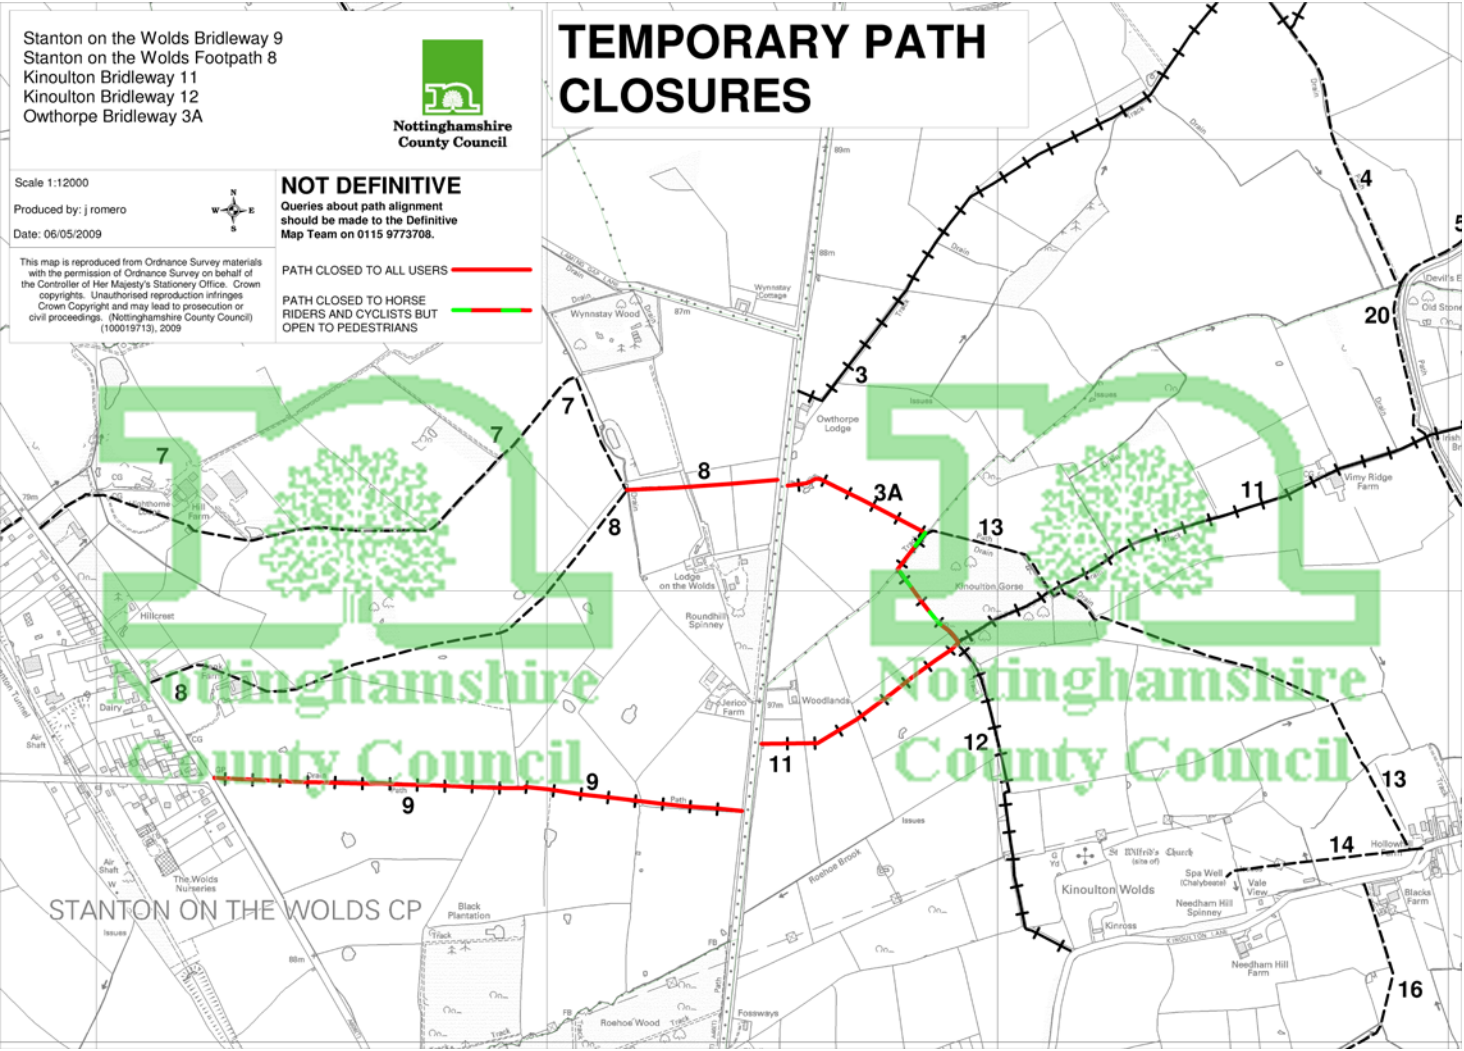

Stanton on the Wolds Bridleway 9
Stanton on the Wolds Footpath 8
Kinoulton Bridleway 11
Kinoulton Bridleway 12
Owthorpe Bridleway 3A

TEMPORARY PATH CLOSURES

Scale 1:12000

Produced by: j romero

Date: 06/05/2009

NOT DEFINITIVE

PATH CLOSED TO ALL USERS —

PATH CLOSED TO HORSE RIDERS AND CYCLISTS BUT OPEN TO PEDESTRIANS —

STANTON ON THE WOLDS CP