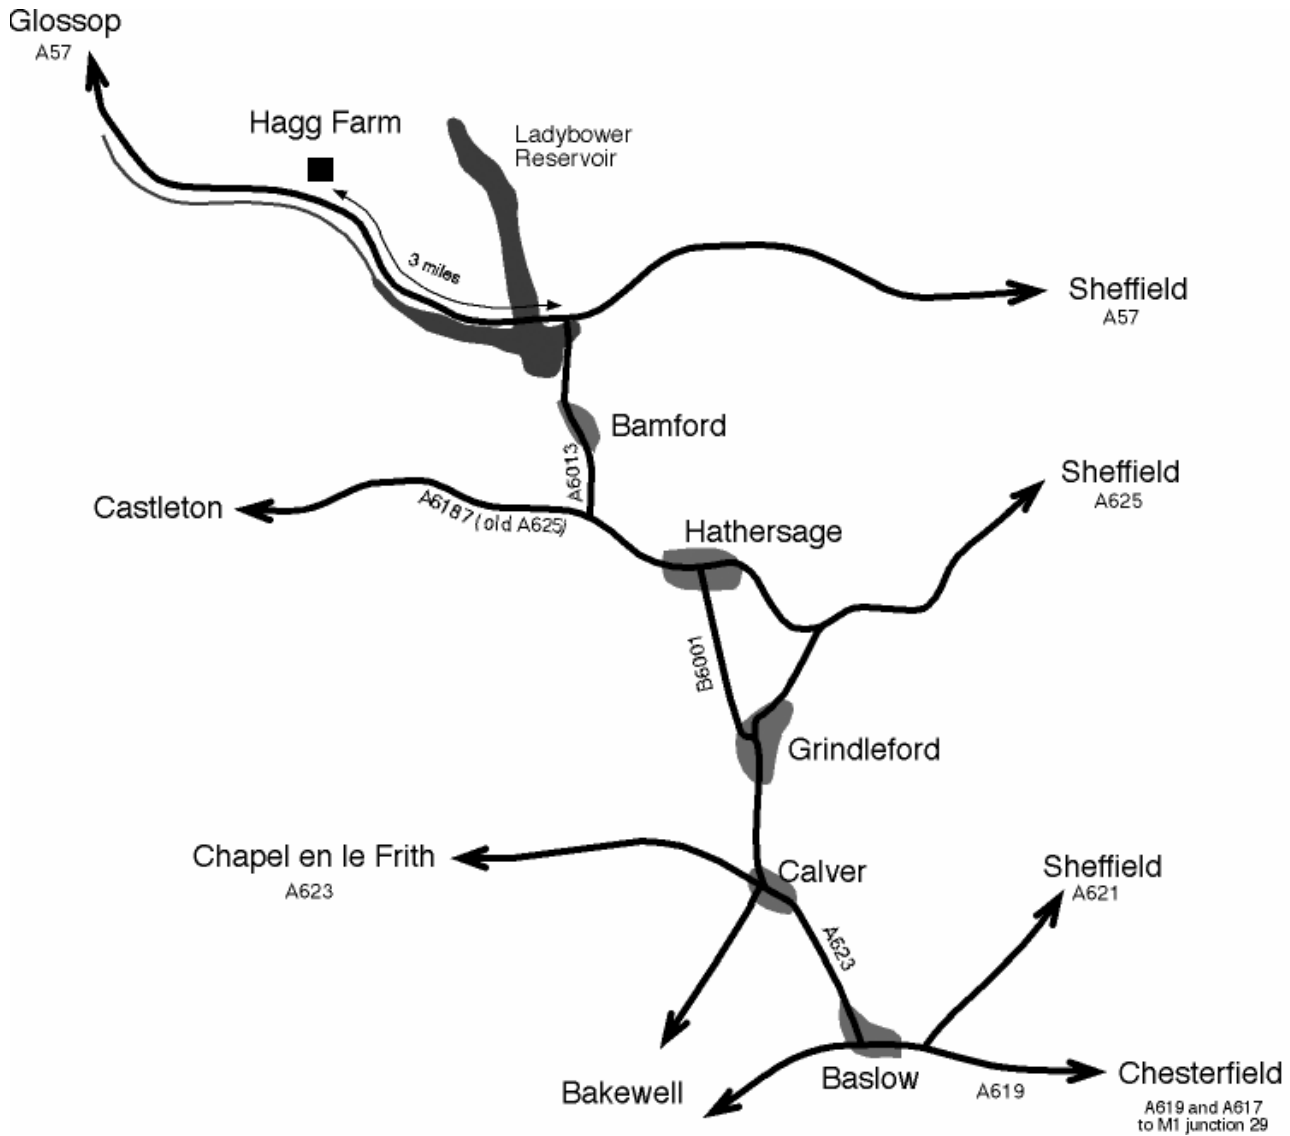

Location of Hagg Farm Outdoor Education Centre

Hagg Farm is signposted from the A57

Hagg Farm Outdoor Education Centre
Snake Road, Bamford, Hope Valley, S33 0BJ
Tel: 01433 651594 Fax: 01433 651525
Email: haggfarm@nottscc.gov.uk
Website:
www.nottinghamshire.gov.uk/haggfarm