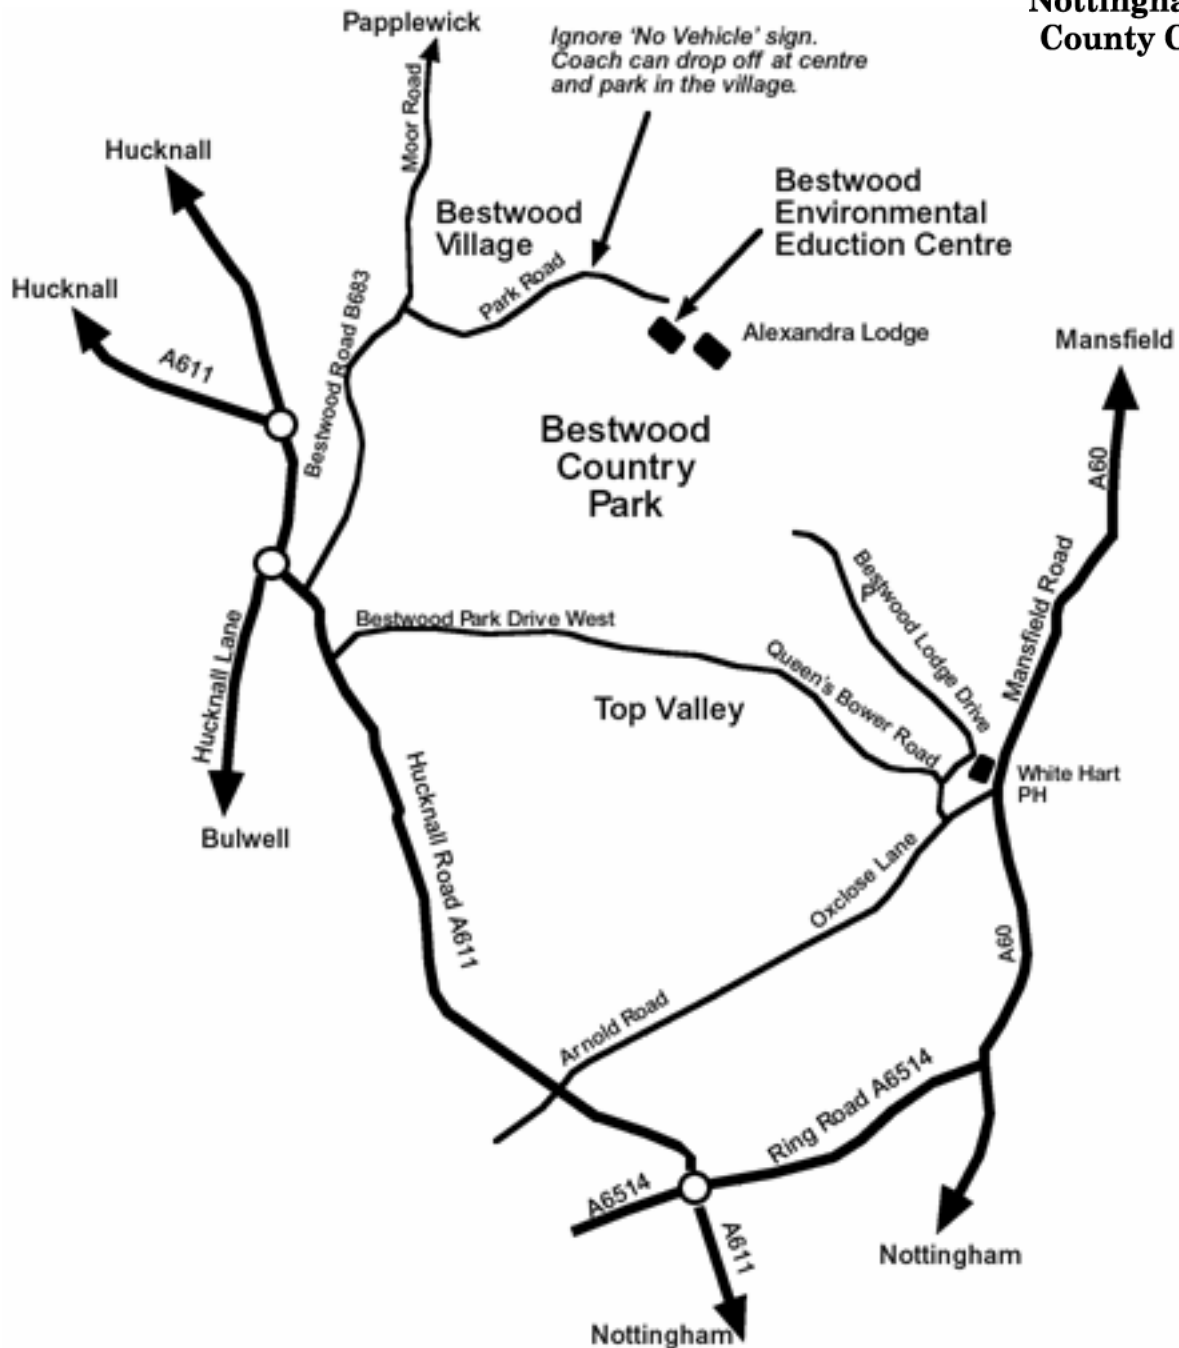

# Location of Bestwood Environmental Education Centre

Nottinghamshire  
County Council

## Please note:

Enter via Park Road, Bestwood Village.  
There is **no access** from Bestwood Lodge Drive.

Bestwood Environmental Education Centre  
Bestwood Country Park, Alexandra Lodge,  
Northern Drive, Park Road, Bestwood  
Village, Nottingham NG6 8UH  
Tel: 0115 975 3782 Fax: 0115 923 3674